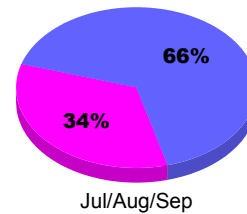

Gender Comparison 2011-2012

Jul/Aug/Sep

Legend: Male (Blue), Female (Magenta)