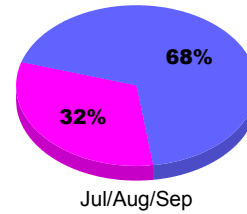

Gender Comparison 2011-2012