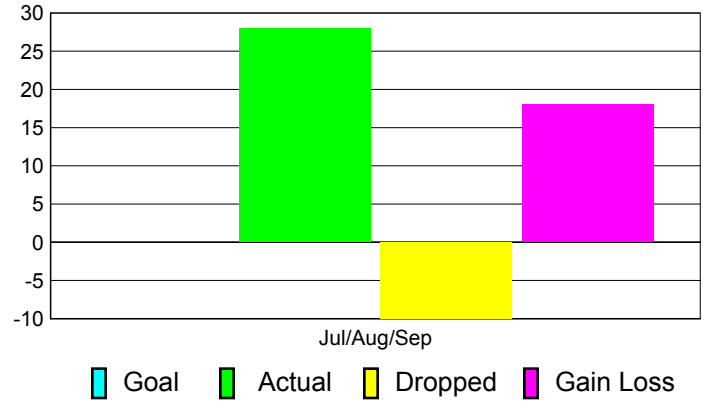

### YTD Status Quo Clubs 2011-2012

Status Quo Clubs Compared to Status Quo Members

## MEMBERSHIP

**Membership Results  
2011-2012**

**Membership  
2010-2011**

Month	Net Memb Goal	Actual New Memb	Actual Dropped Memb	Gain/Loss of Memb	Gain/Loss of Memb
Jul/Aug/Sep		28	-10	18	-8
<b>Totals</b>		<b>28</b>	<b>-10</b>	<b>18</b>	<b>-8</b>

### Membership Results 2011-2012

Goal, New, Dropped, Gain/Loss