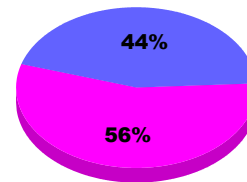

Gender Comparison 2011-2012

Jul/Aug/Sep

Legend: Male (Blue), Female (Magenta)