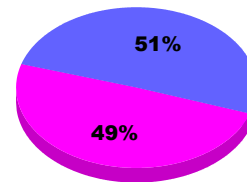

Gender Comparison 2011-2012

Jul/Aug/Sep

Legend: Male (Blue), Female (Magenta)